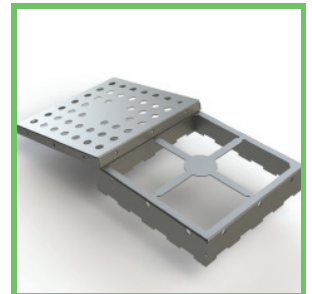

PIC-it shields are standard, cost effective off the shelf surface-mount Board Level Shields. PIC-it shielding is available in one-piece and two-piece designs and require no tooling lead time or startup costs. All shield frames are supplied in tape and reel packaging to enable automated placement during assembly. From prototypes to high volume production, PIC-it Board Level Shields are always in stock and ready to ship.

One-Piece PIC-it Shields

Part	Length	Width	Height	Reel Qty	Tape Width	Material Description
PIC-S-101	0.500 (12.70)	0.538 (13.67)	0.100 (2.54)	1200	24mm	0.008" Tin-Plated Steel
PIC-S-102	0.650 (16.51)	0.650 (16.51)	0.142 (3.61)	600	32mm	0.008" Tin-Plated Steel
PIC-S-103	1.032 (26.21)	1.032 (26.21)	0.200 (5.08)	250	44mm	0.008" Tin-Plated Steel
PIC-S-104	1.260 (32.00)	1.260 (32.00)	0.236 (6.00)	180	56mm	0.008" Tin-Plated Steel
PIC-S-105	1.000 (25.40)	1.500 (38.10)	0.236 (6.00)	200	56mm	0.008" Tin-Plated Steel
PIC-S-106	1.326 (33.68)	1.450 (36.83)	0.200 (5.08)	200	56mm	0.008" Tin-Plated Steel
PIC-S-107	1.747 (44.37)	1.747 (44.37)	0.384 (9.75)	80	72mm	0.008" Tin-Plated Steel
PIC-S-108	1.559 (39.60)	1.559 (39.60)	0.276 (7.00)	90	56mm	0.008" Tin-Plated Steel
PIC-S-109	0.728 (18.50)	1.156 (29.36)	0.276 (7.00)	200	56mm	0.008" Tin-Plated Steel
PIC-S-110	1.201 (30.50)	1.732 (44.00)	0.118 (3.00)	250	72mm	0.008" Tin-Plated Steel

*Material finish: Bright